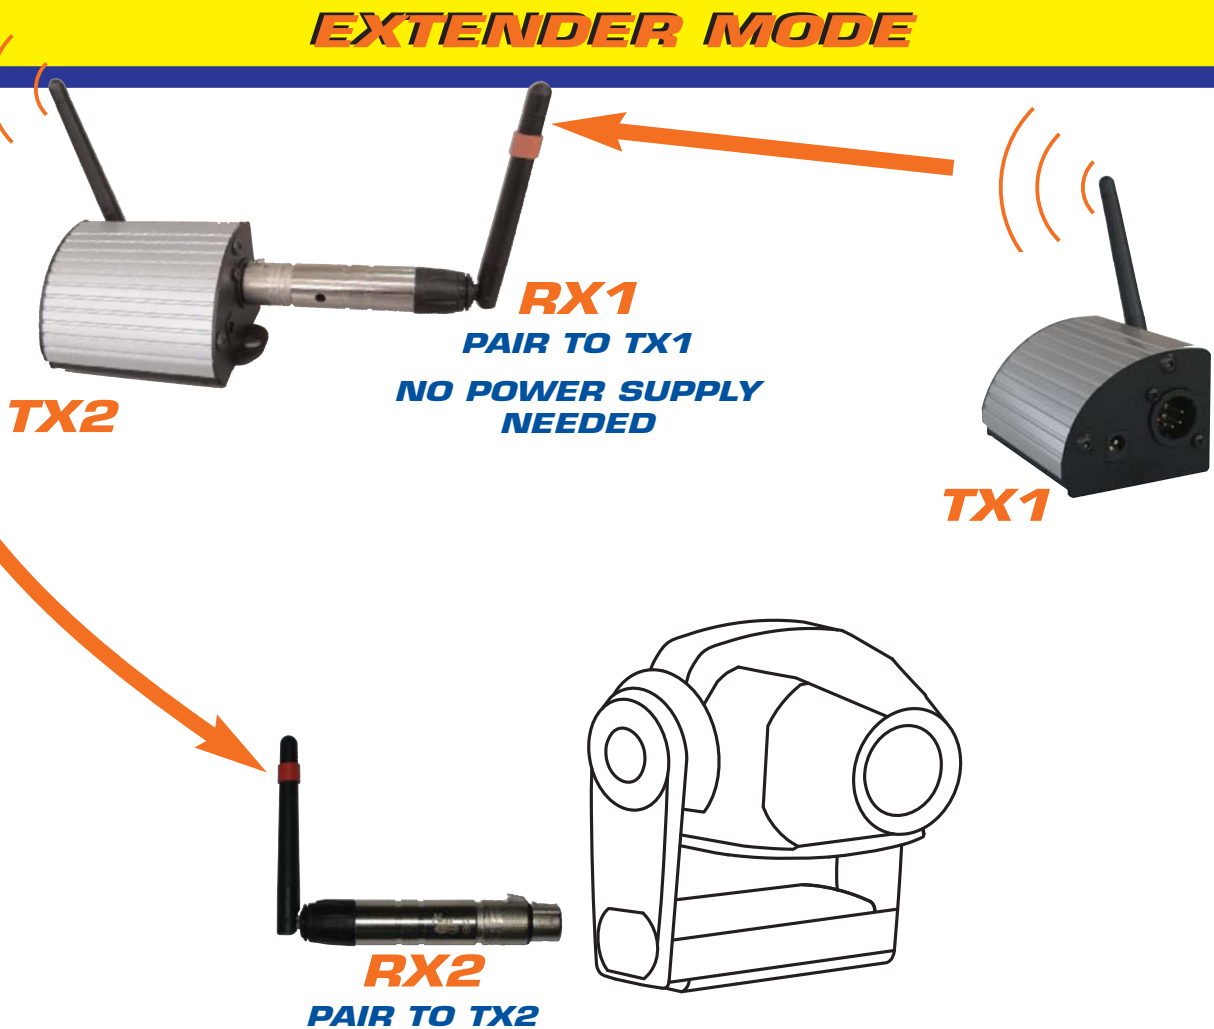

**Wi DMX easy + Wi D Pen  
AS  
EXTENDER MODE**

CODEM MUSIC S.r.l. • Via G.Pierini, 13 • 61100 PESARO • ITALY • Tel. +39 0721 204357 • Fax +39 0721 203554

[www.wi-dmx.com](http://www.wi-dmx.com)

[info@codemmusic.com](mailto:info@codemmusic.com)