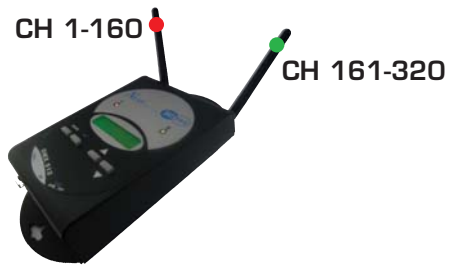

EXAMPLE 4 OF SETTING WIRELESS DMX SYSTEM