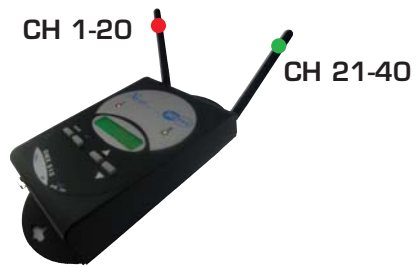

## EXAMPLE 1 OF SETTING WIRELESS DMX SYSTEM

N° 01 MOVING HEAD 20 CH

## EXAMPLE 2 OF SETTING WIRELESS DMX SYSTEM

N° 02 MOVING HEADS 20 CH EACH ONE