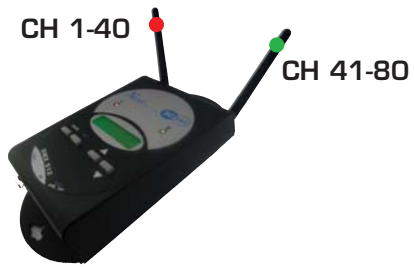

EXAMPLE 3 OF SETTING WIRELESS DMX SYSTEM