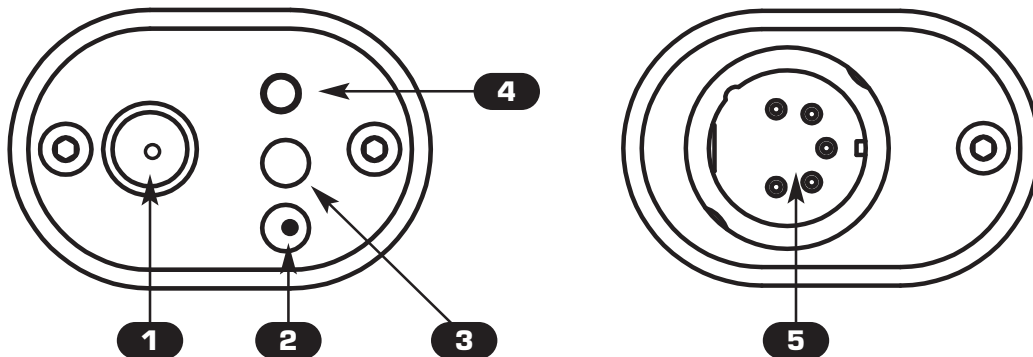

## DESCRIPTION OF THE PANELS

GB

**1** SMA antenna connector

**2** Power input 5 Vdc 650 mA (included)

**3** Blue led :  
Slow blinking: Transmitter **OK**, no **DMX 512** signal.  
Switched on : Transmitter **OK**, **DMX 512** signal **OK**..