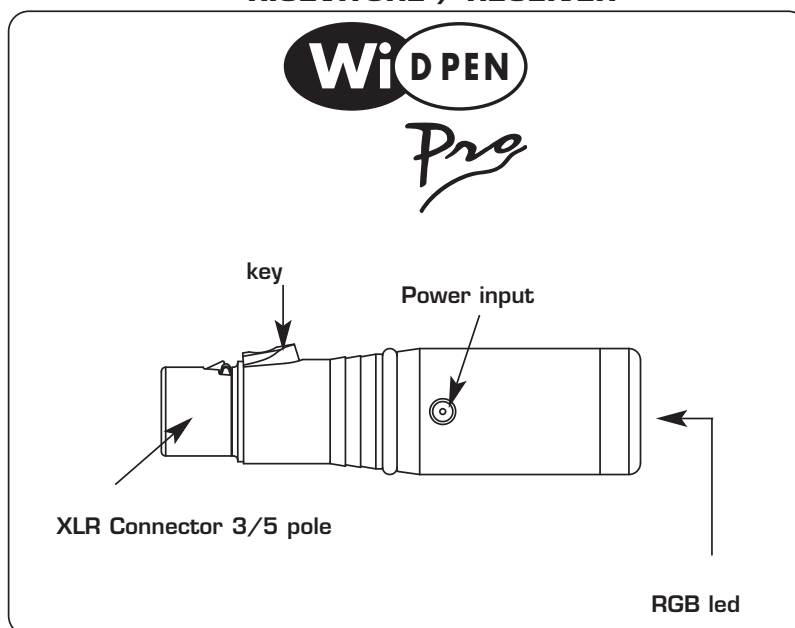

RECEIVER PAIRING

GB

1. **1** Power up Wi D Pen PRO receiver
2. **2** Hold the button until the Wi D Pen Pro led starts blinking r-g-b alternately
3. **3** Remove power supply from WiDMX PRO
4. **4** Holding the red button, connect power supply and wait until the WiDMX PRO led starts fast blinking
5. **5** When the led stops fast blinking, the Wi D Pen Pro receiver is paired

RICEVITORE / RECEIVER