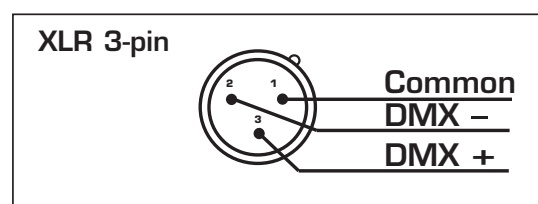

DESCRIPTION OF THE PANELS

GB

1 SMA antenna connector

2 Power input 5 Vdc 650 mA (included)

3 Blue led :
Slow blinking: Transmitter **OK**, no **DMX 512** signal.
Switched on : Transmitter **OK**, **DMX 512** signal **OK**..

4 Red Button for change channel and pairing operation

5 Standard DMX 512 signal INPUT with a 3/5-pole XLR connector.

MAKING A DMX 512 SIGNAL CABLE

GB

Wi DMX pro has a DMX 512 input that use standard XLR 5-pin or XLR 3-pin connectors.

For the connection refer to the underlying picture